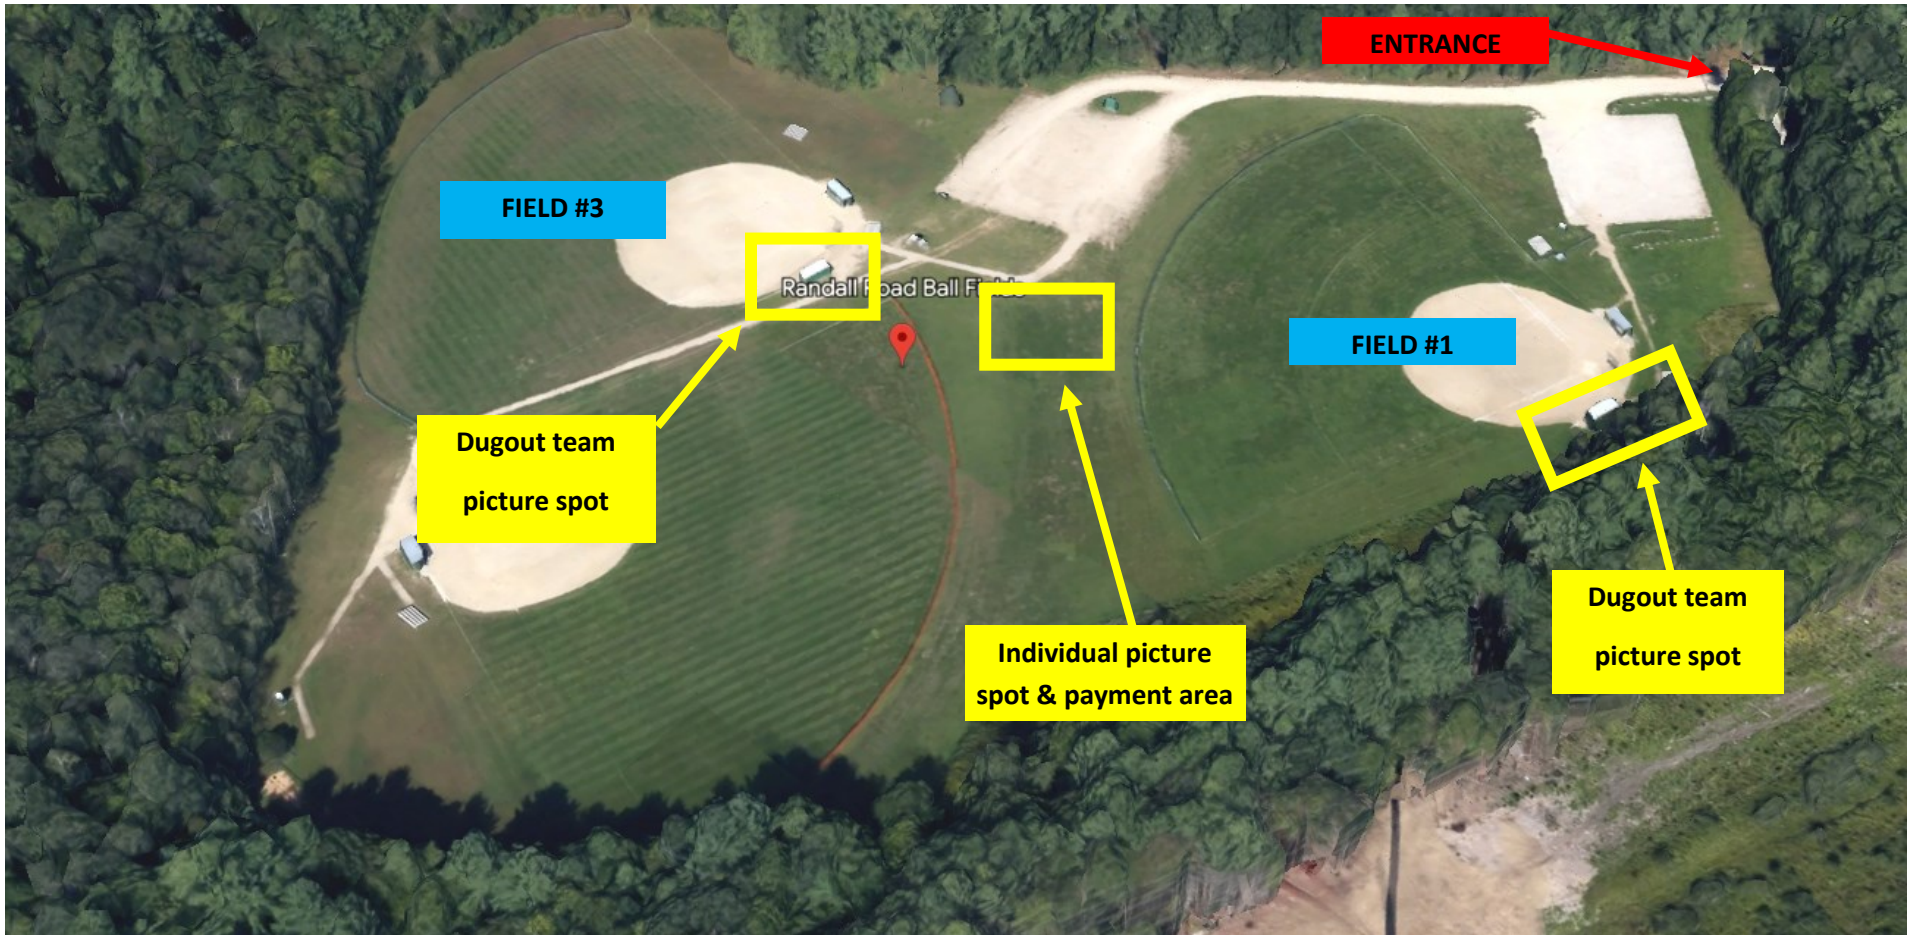

PICTURE DAY LAYOUT

Two games at 8:00am (4 teams) & 9:00am (4 teams)

Using Field #1 & #3

LEWISTON RECREATION: RANDALL ROAD SOFTBALL COMPLEX

391 Randall Rd, Lewiston